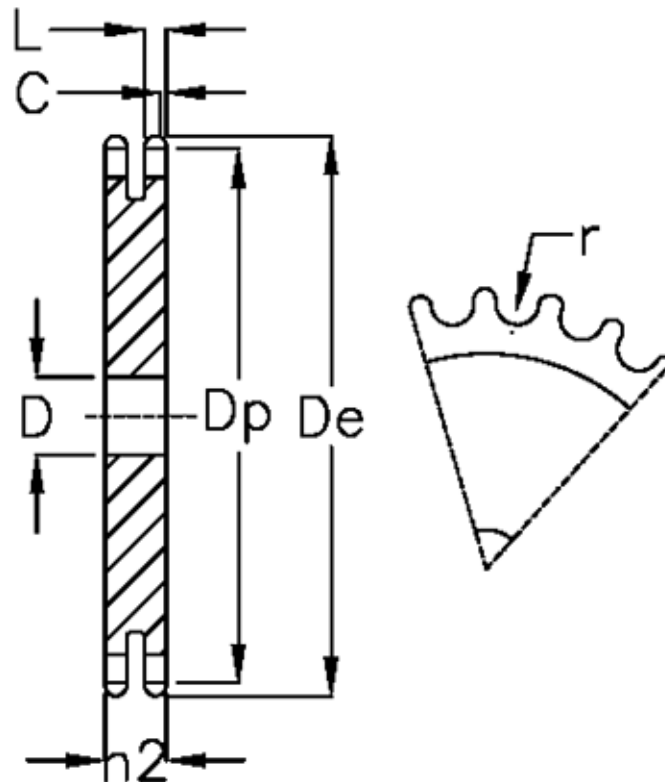

Article number: 616022007011

Description: Plate wheel 12 B-2 Z=11 duplex

Measures

C	= 2
D	= 14
De	= 75
Dp	= 67.61
For chain size	= 3/4 x 7/16
For chain type	= 12 B-2
h2	= 30.3
L	= 10.8

Number of teeth	= 11
r	= 12.07